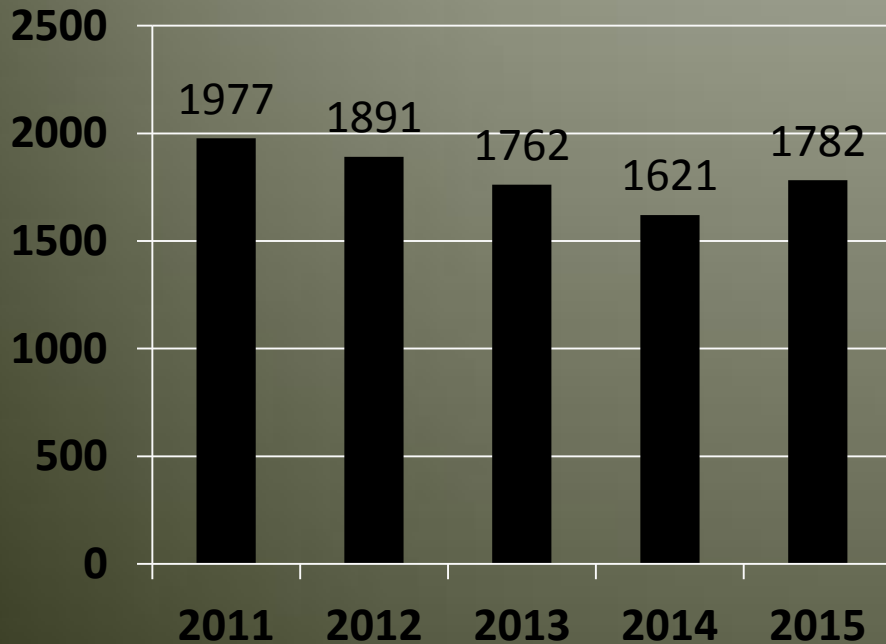

# Traffic Crashes, 2011 - 2015

	2011	2012	2013	2014	2015
Fatality	3	6	6	6	3
Injury	217	311	326	269	343
Property Damage	1757	1574	1430	1346	1436
Total Crashes	1977	1891	1762	1621	1782

## Crashes