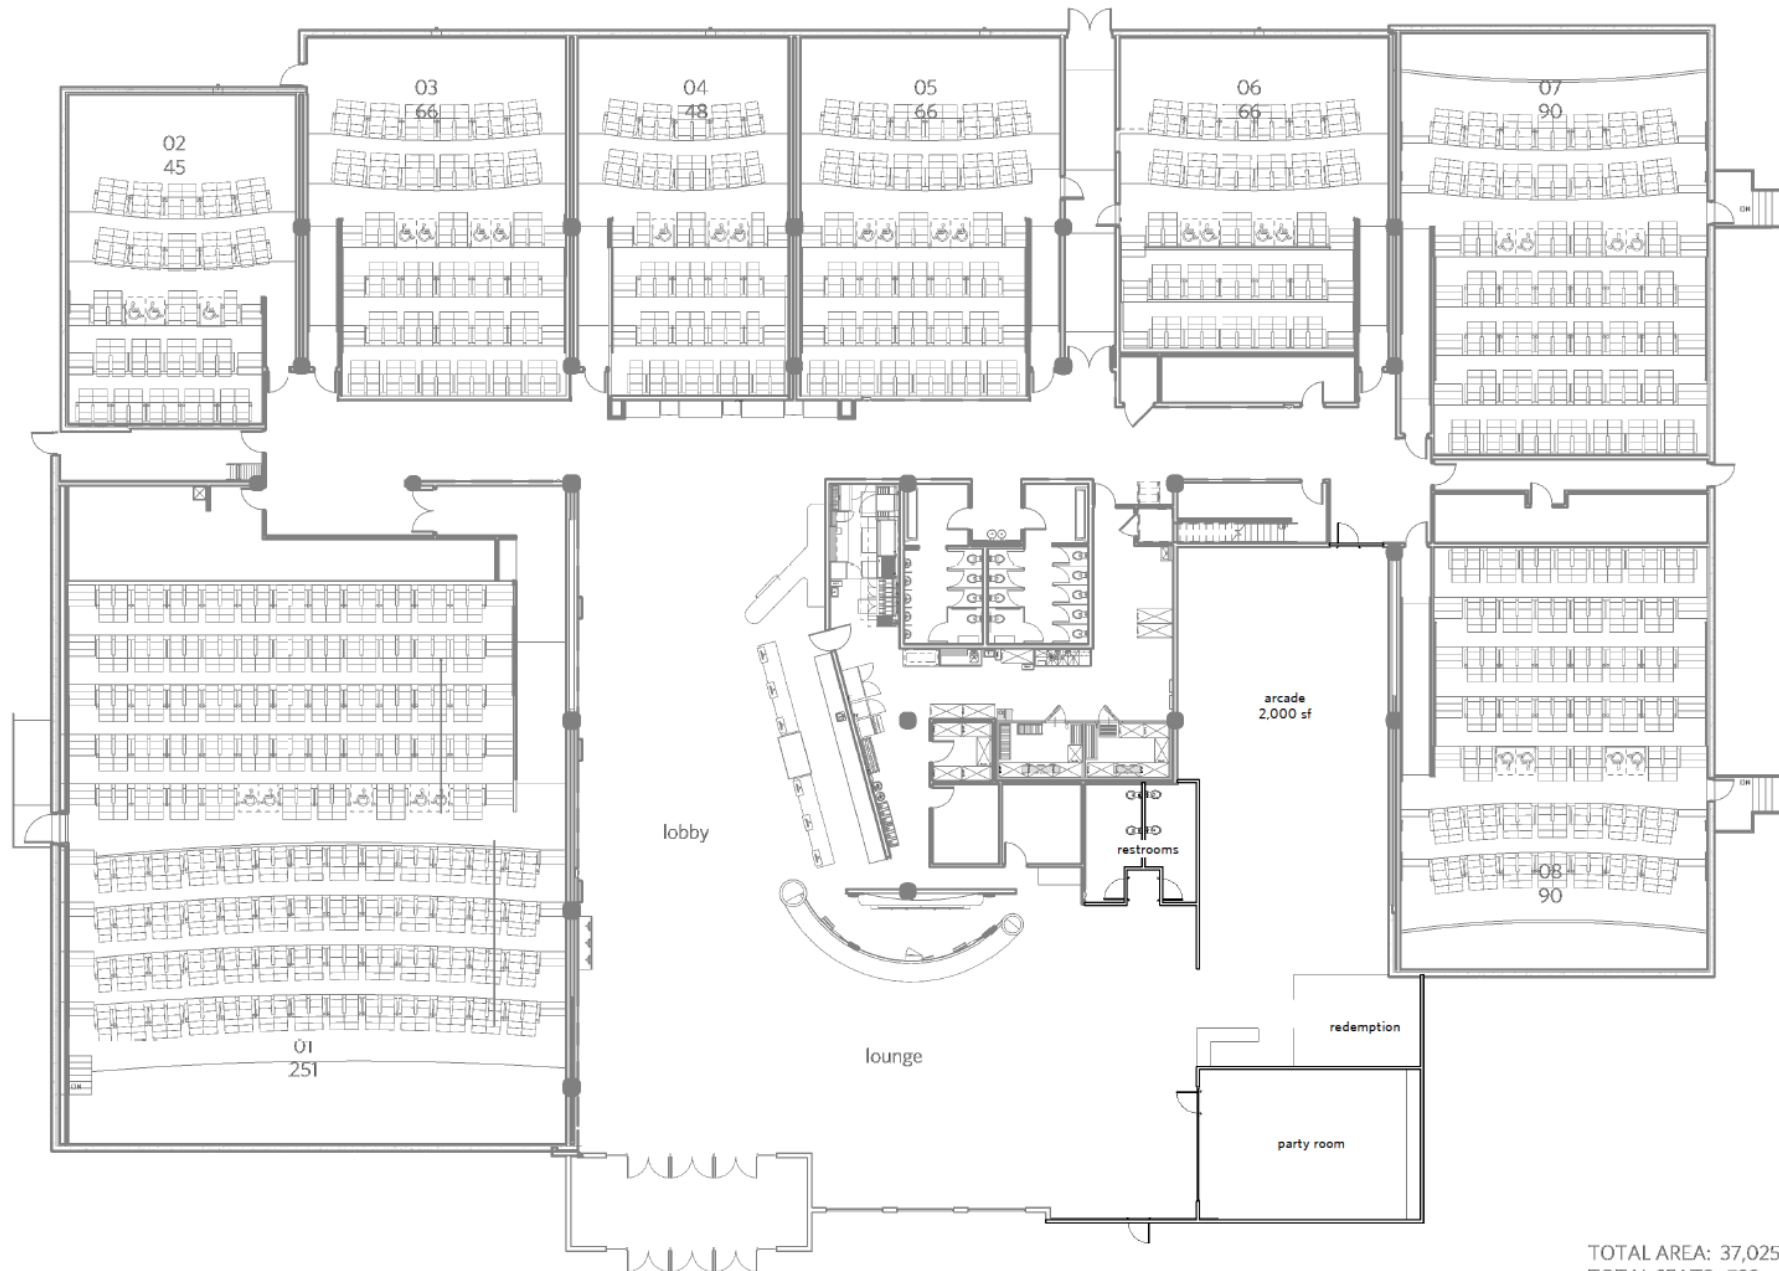

TOTAL AREA: 37,025 sf
 TOTAL SEATS: 722