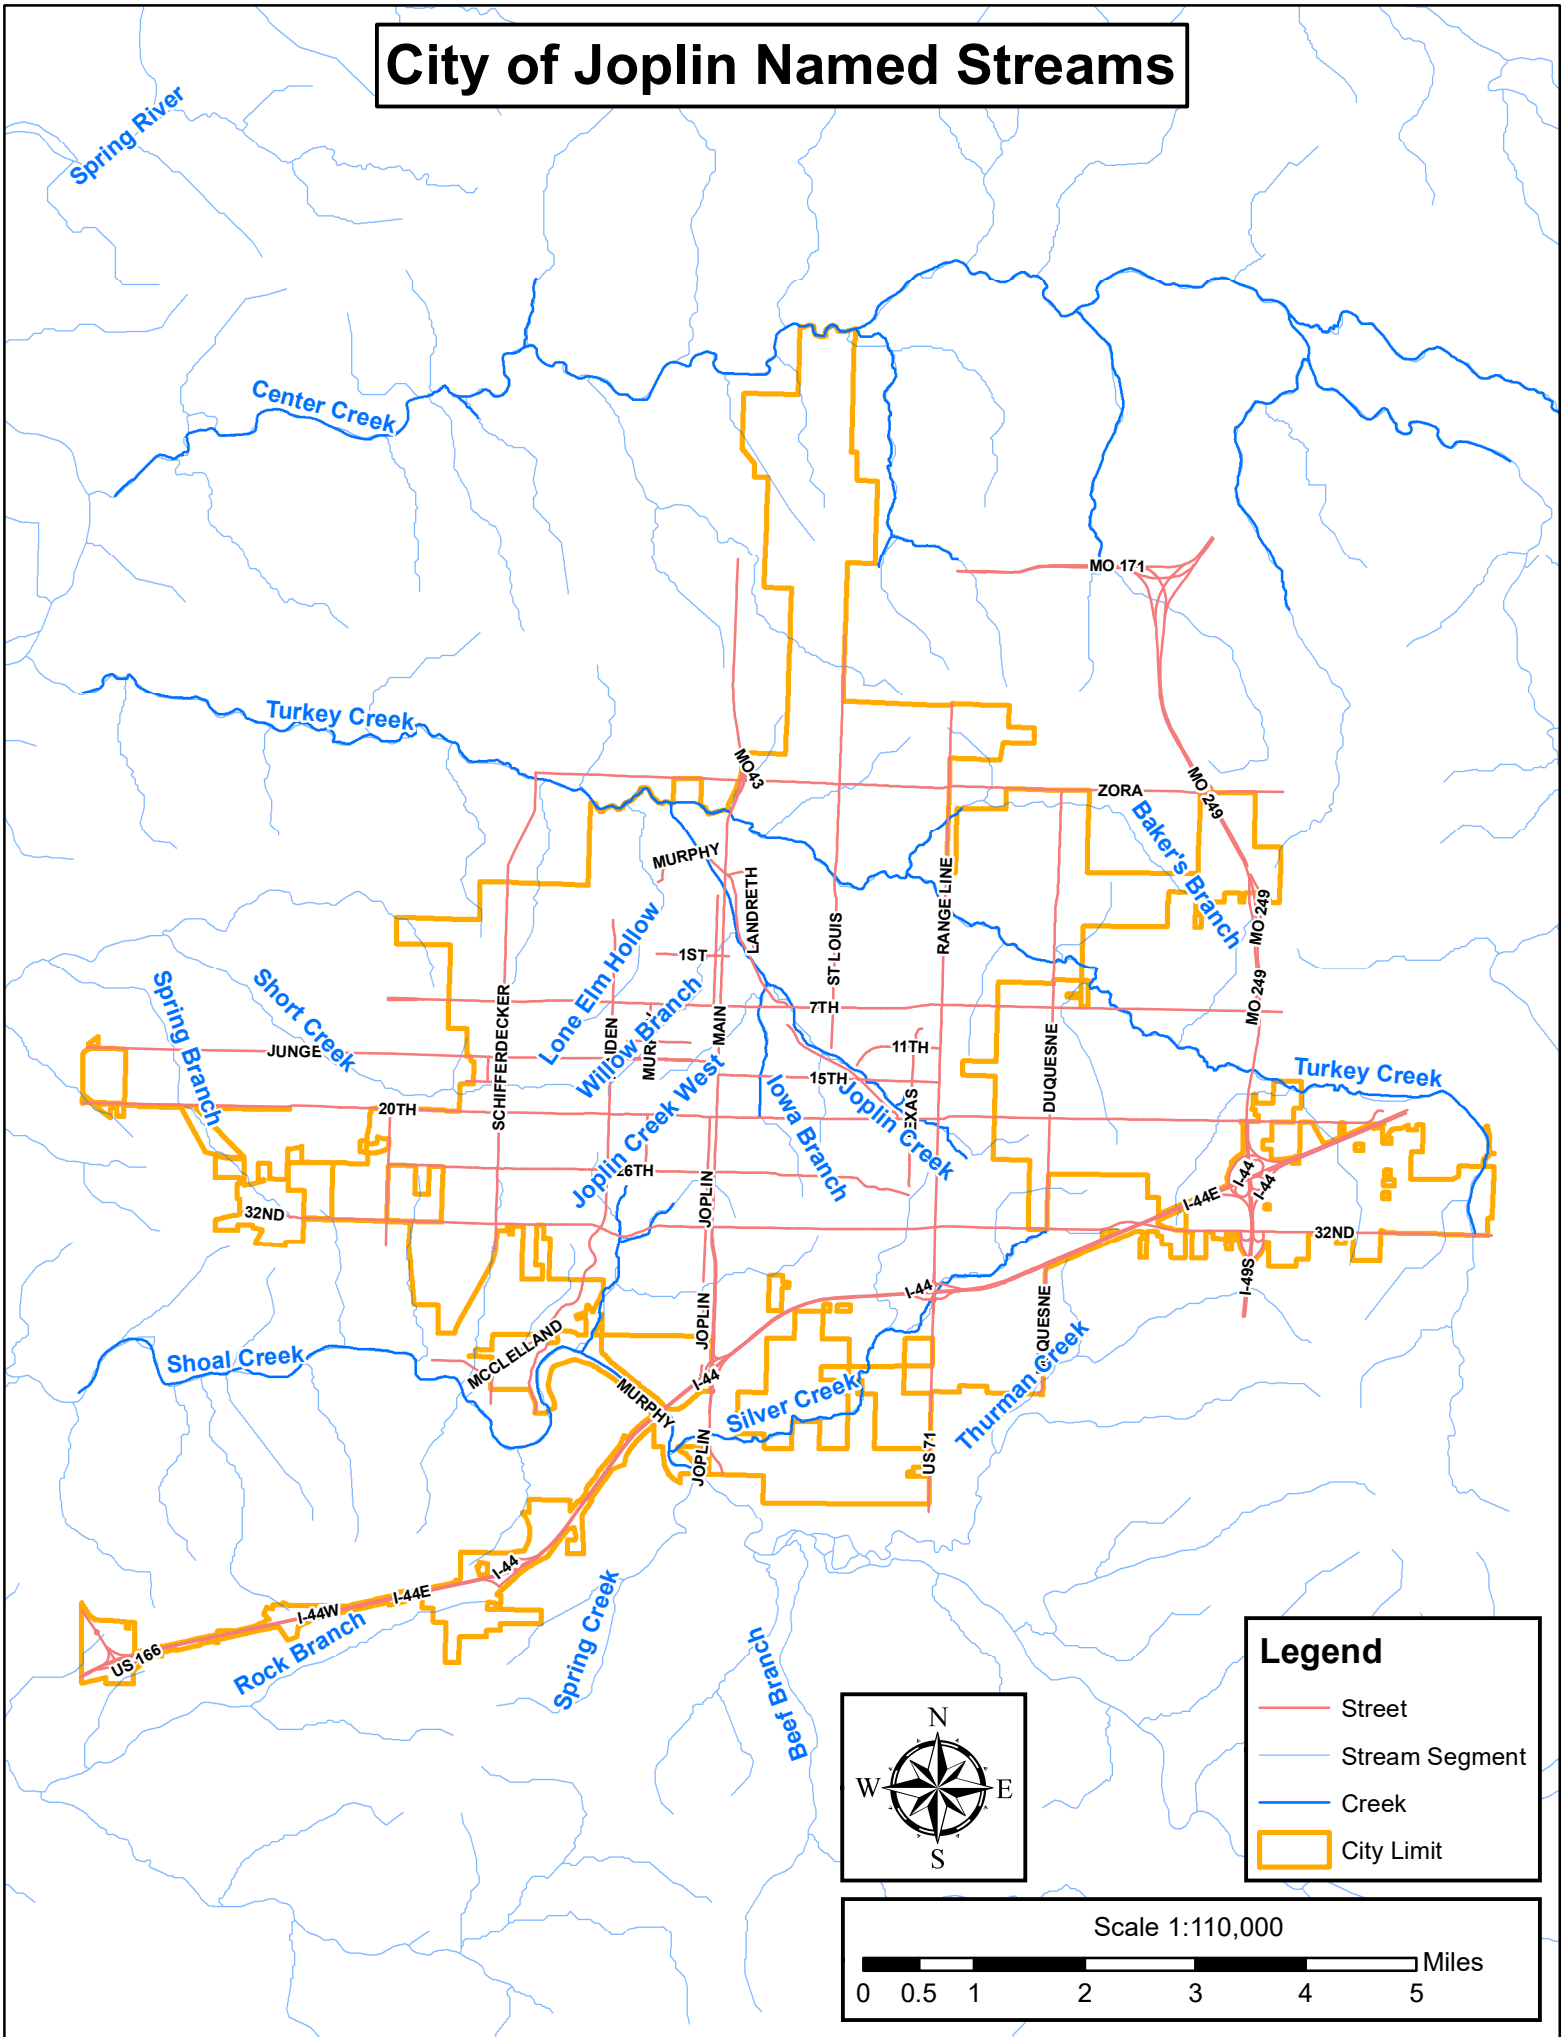

City of Joplin Named Streams

Legend

- Street
- Stream Segment
- Creek
- City Limit