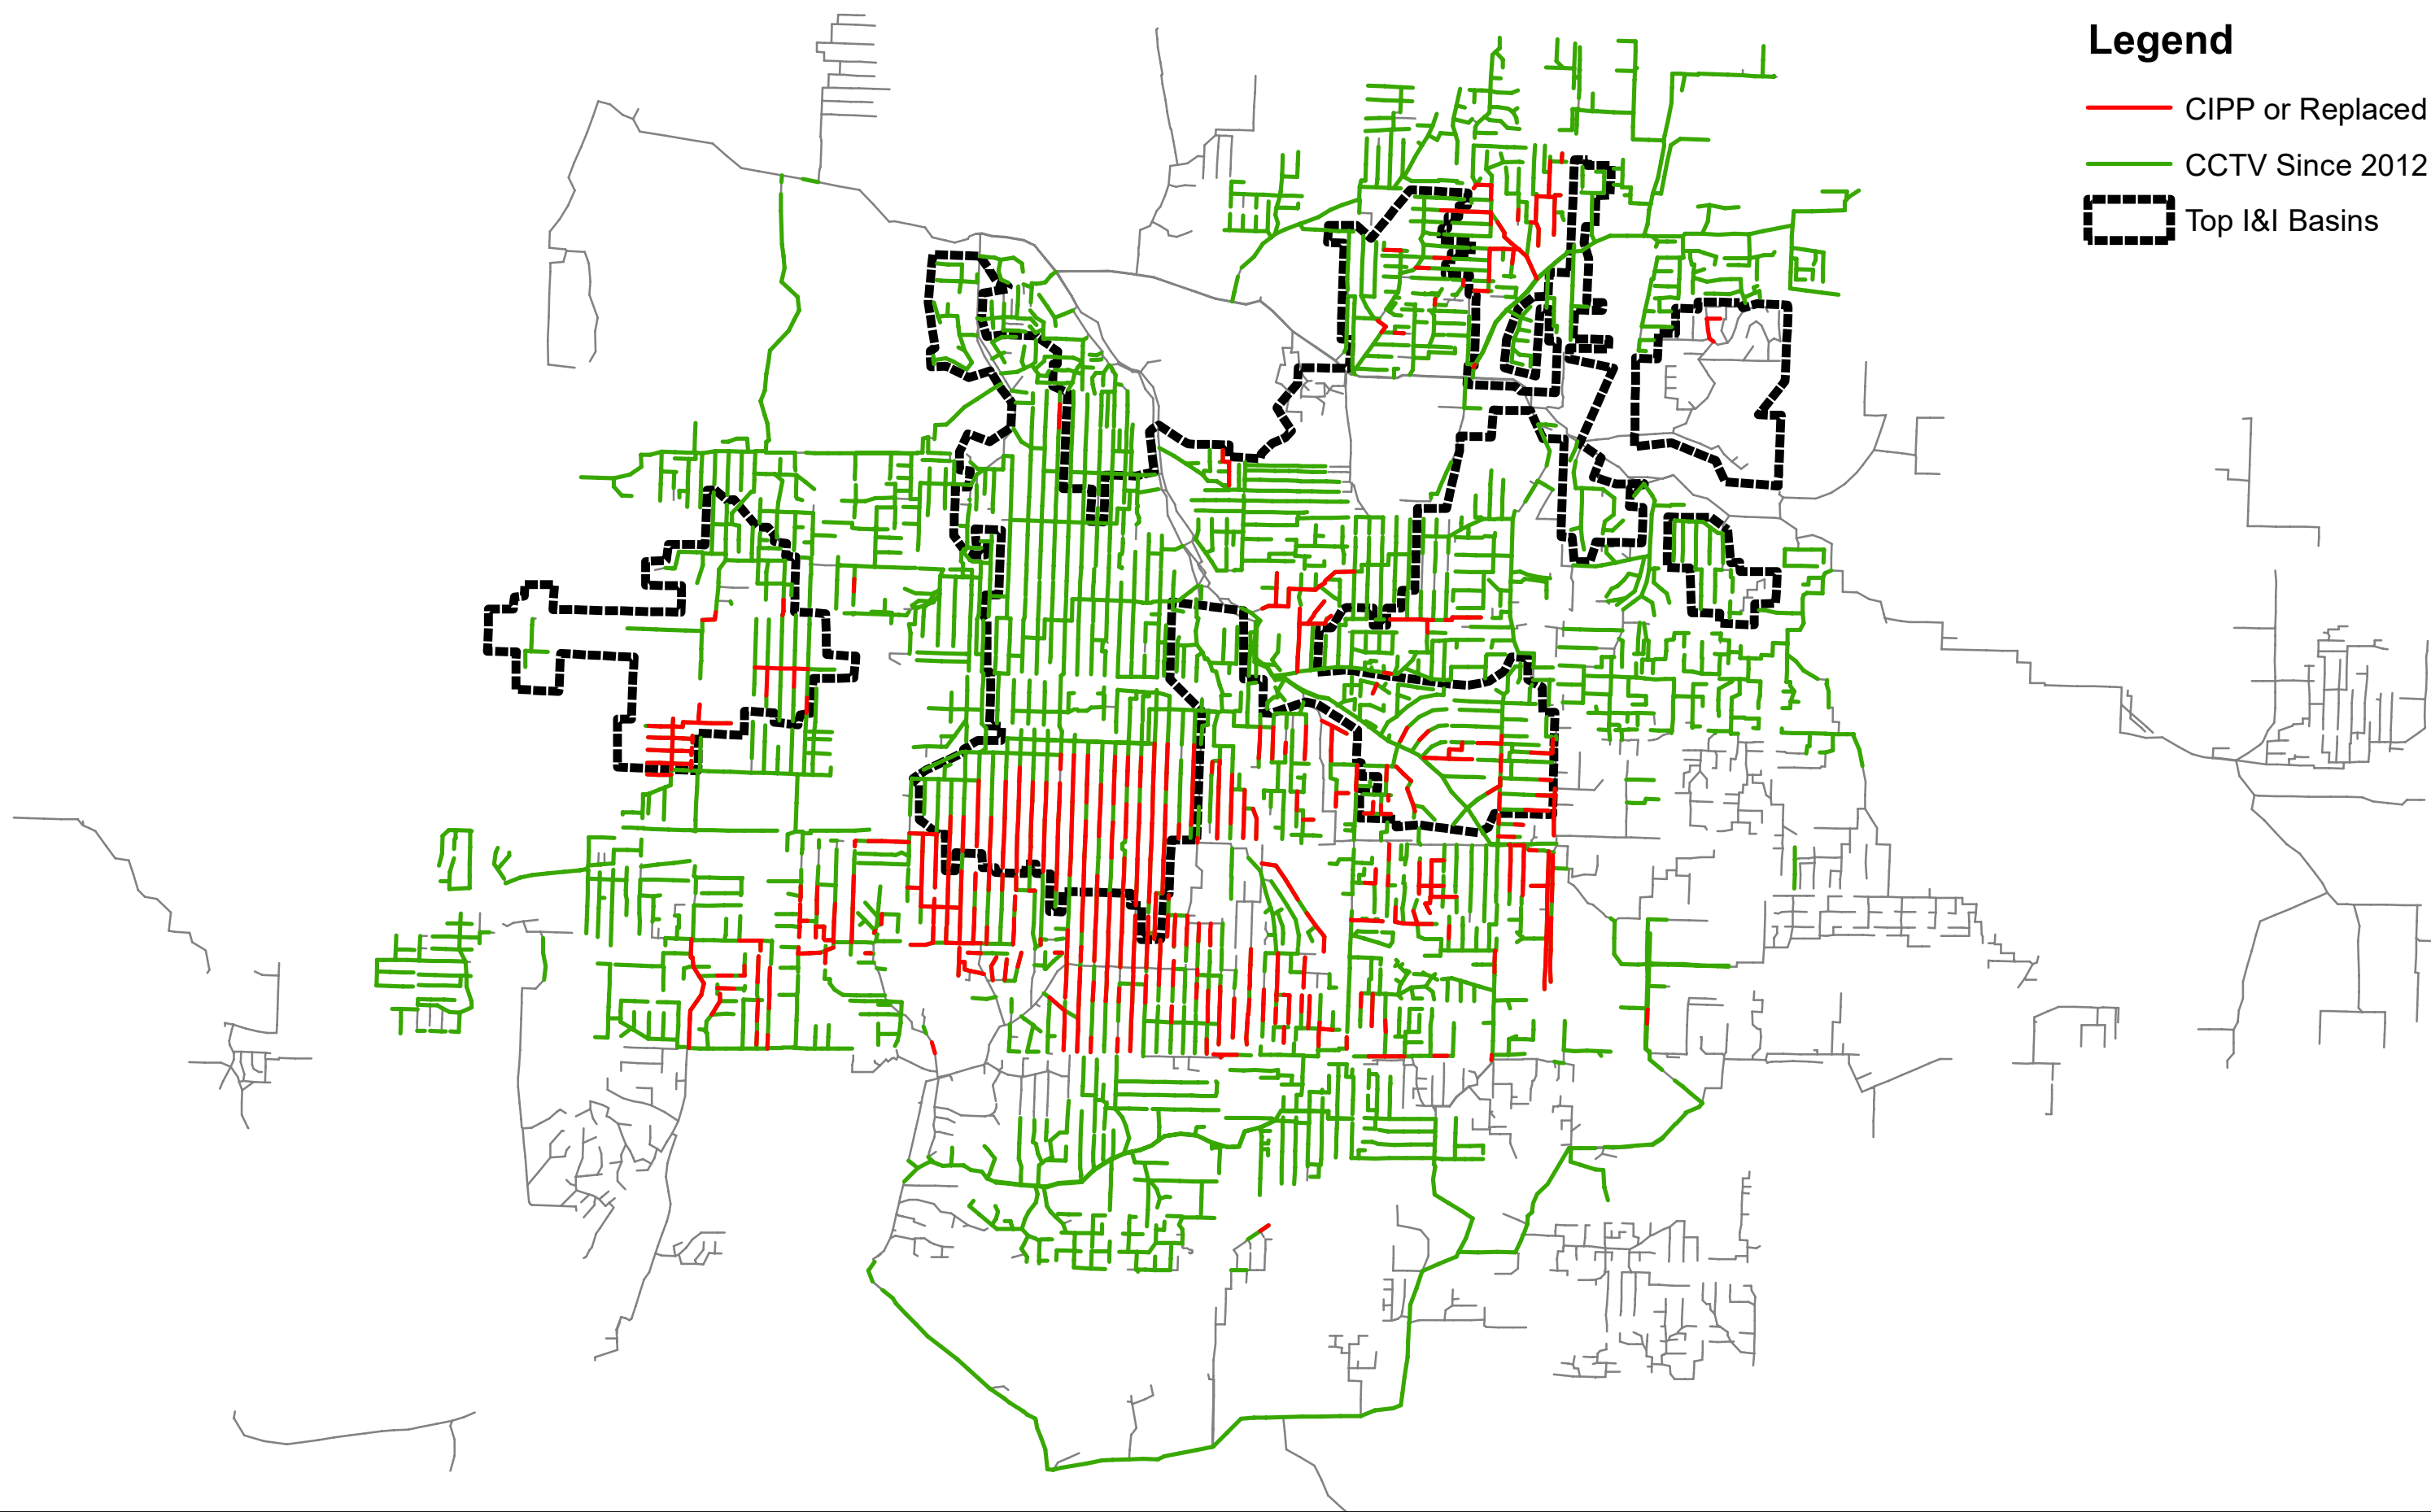

Legend

- CIPP or Replaced
- CCTV Since 2012
- ▭ Top I&I Basins

Exhibit Map 1