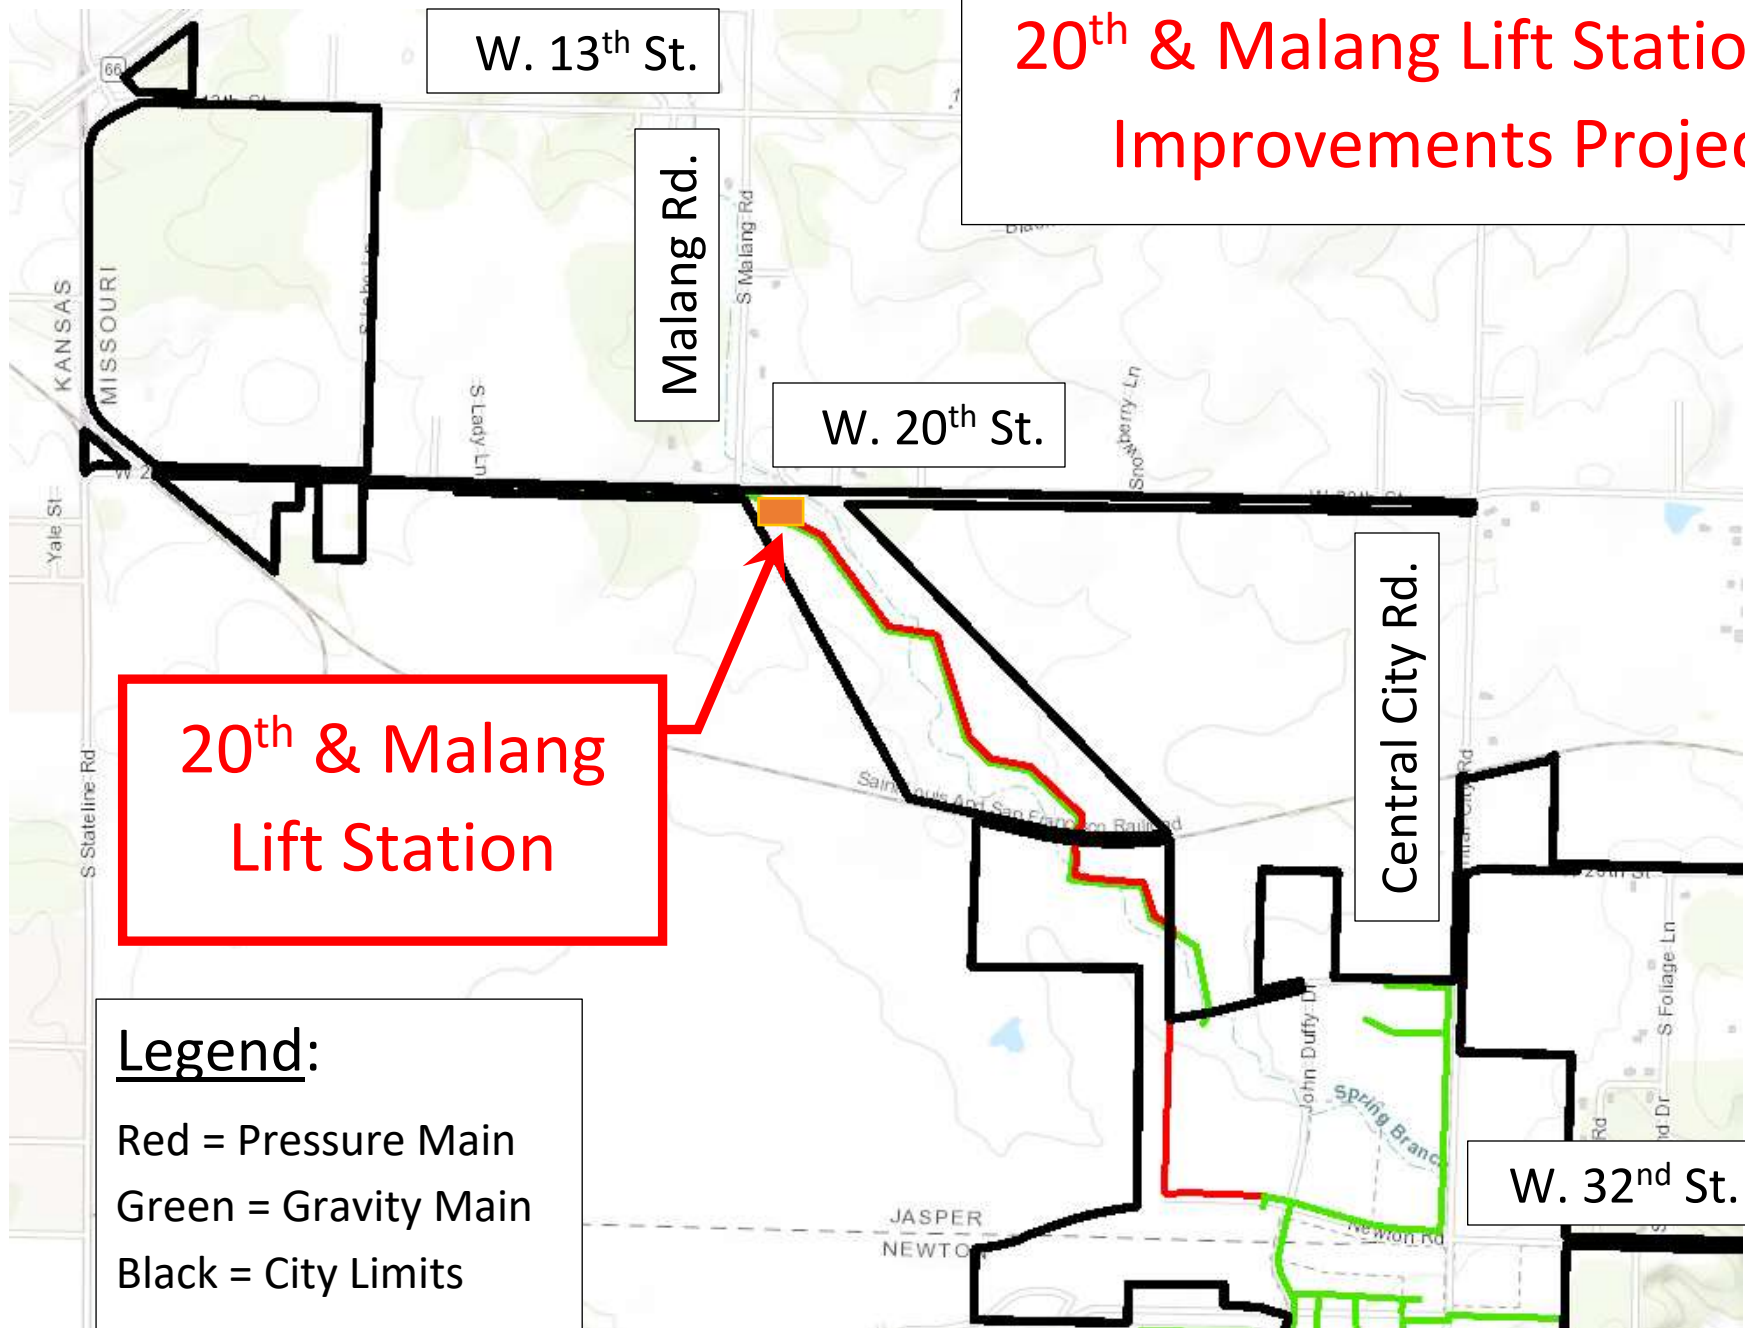

Exhibit Map:

**20th & Malang Lift Station
Improvements Project**

**20th & Malang
Lift Station**

Legend:
Red = Pressure Main
Green = Gravity Main
Black = City Limits