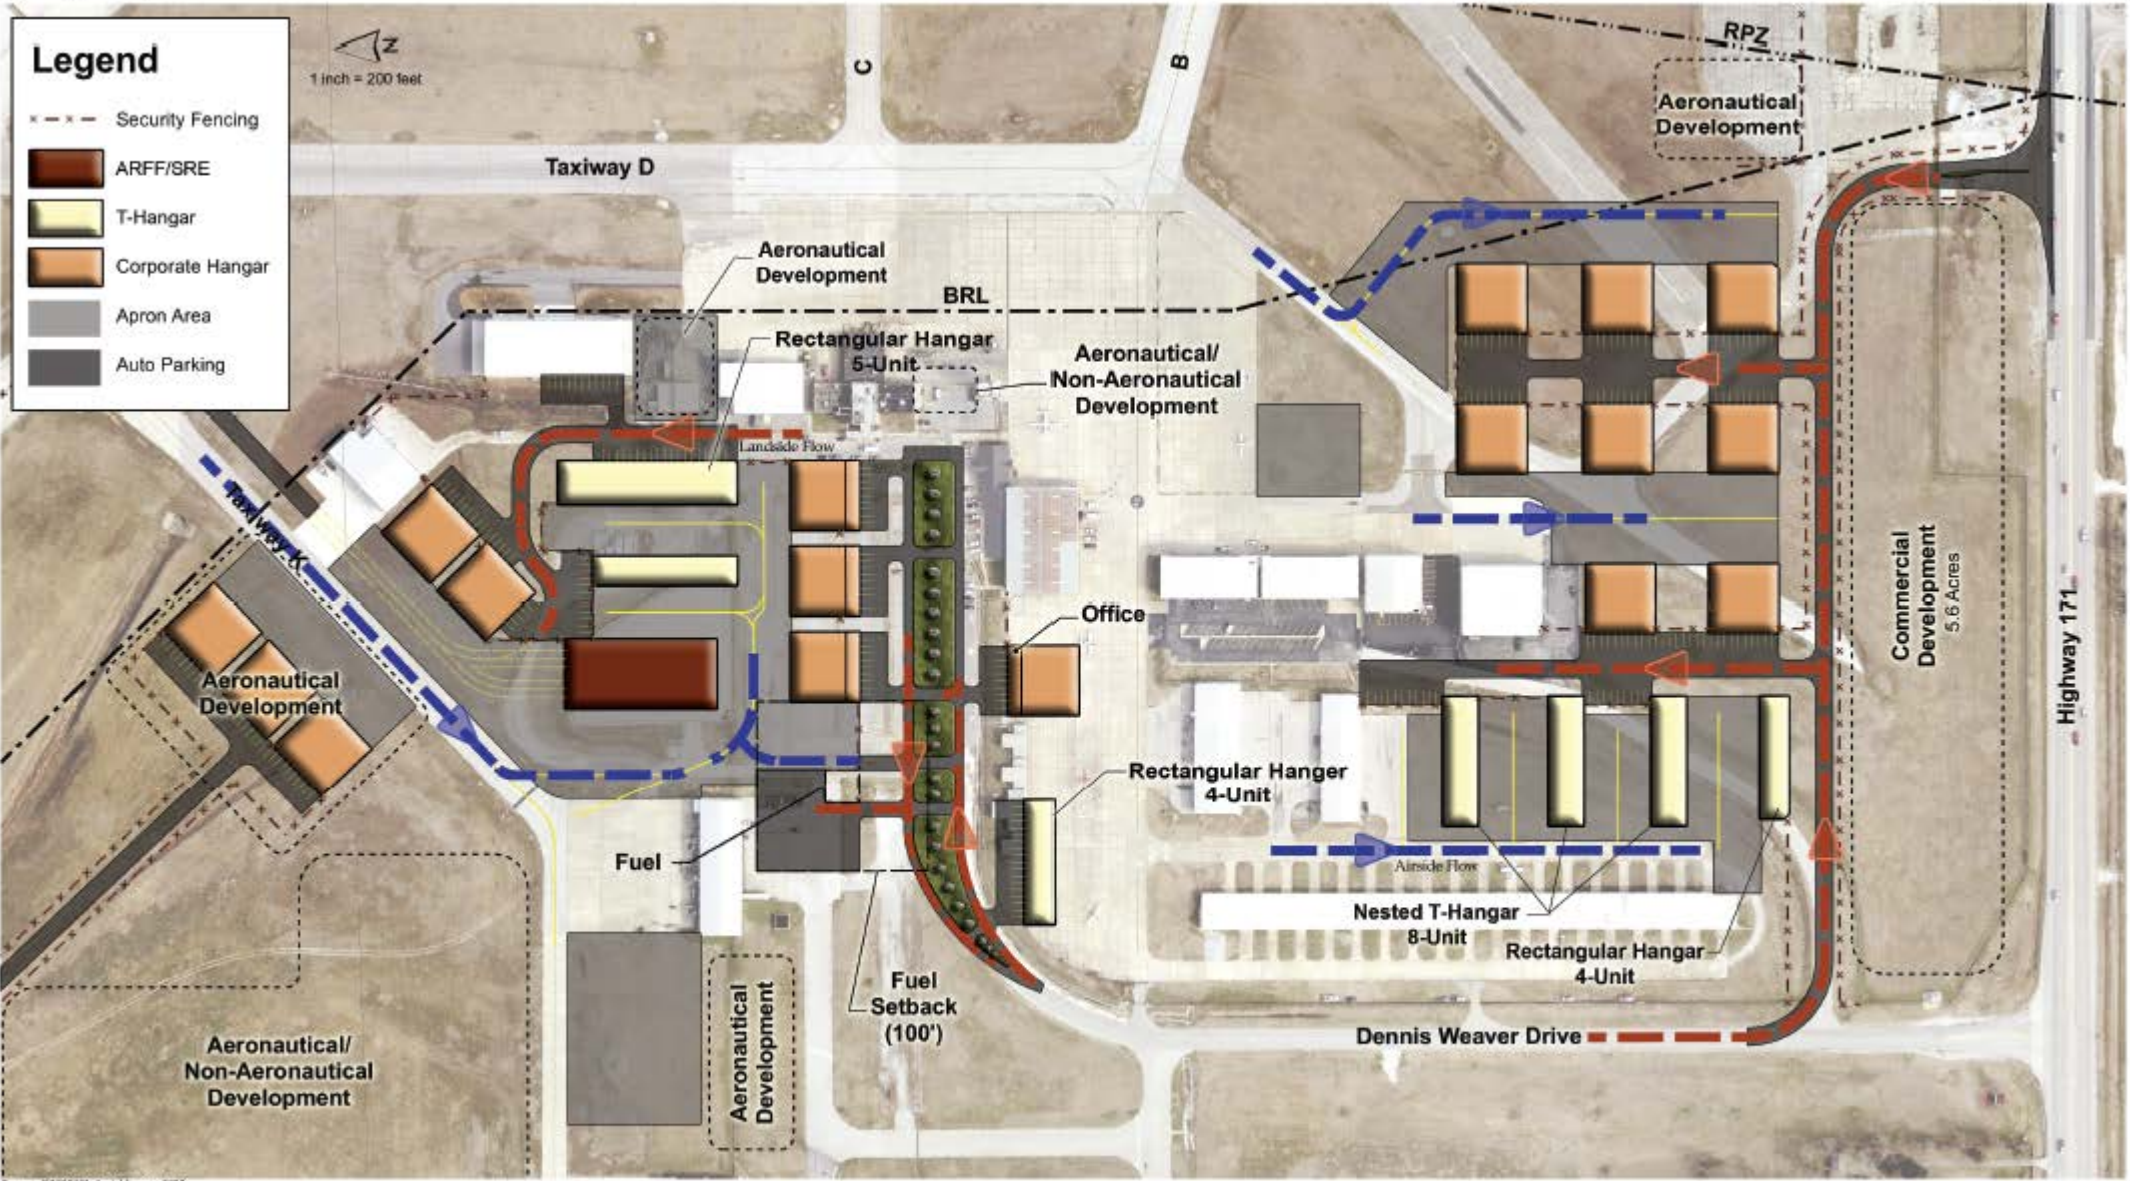

**Legend**

- - - Security Fencing
- ARFF/SRE
- T-Hangar
- Corporate Hangar
- Apron Area
- Auto Parking

1 inch = 200 feet

Source: [12/9/2017] Aerial Image - 2012

**Recommended General Aviation Alternative**